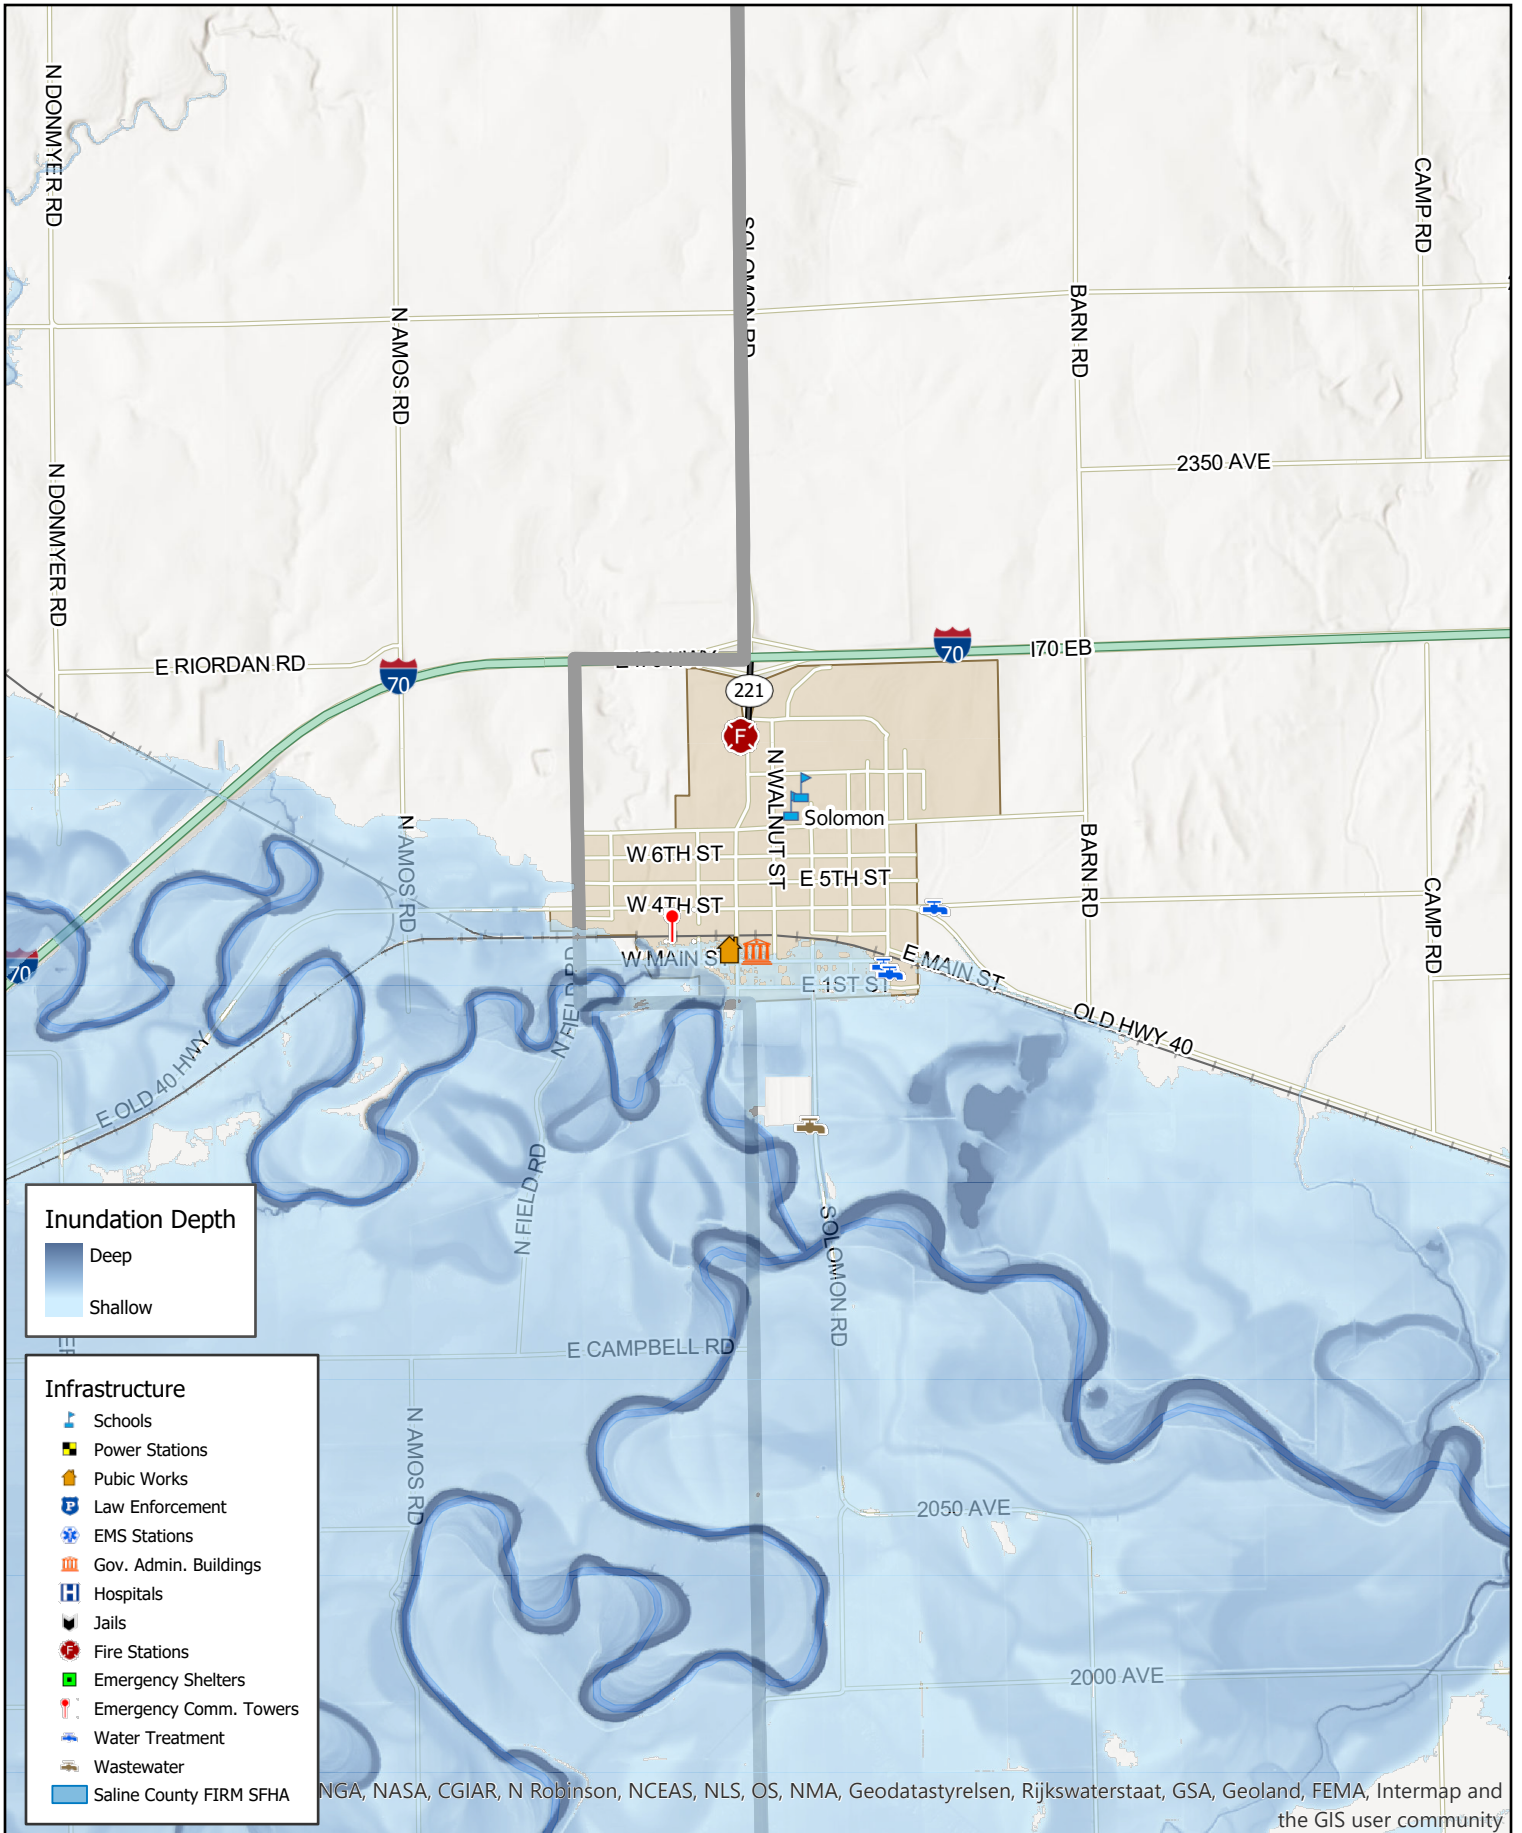

FOUO

Solomon, KS

FOUO

Projected Flood Inundation 05/21/2019 0830

NGA, NASA, CGIAR, N Robinson, NCEAS, NLS, OS, NMA, Geodatastyrelsen, Rijkswaterstaat, GSA, Geoland, FEMA, Intermap and the GIS user community