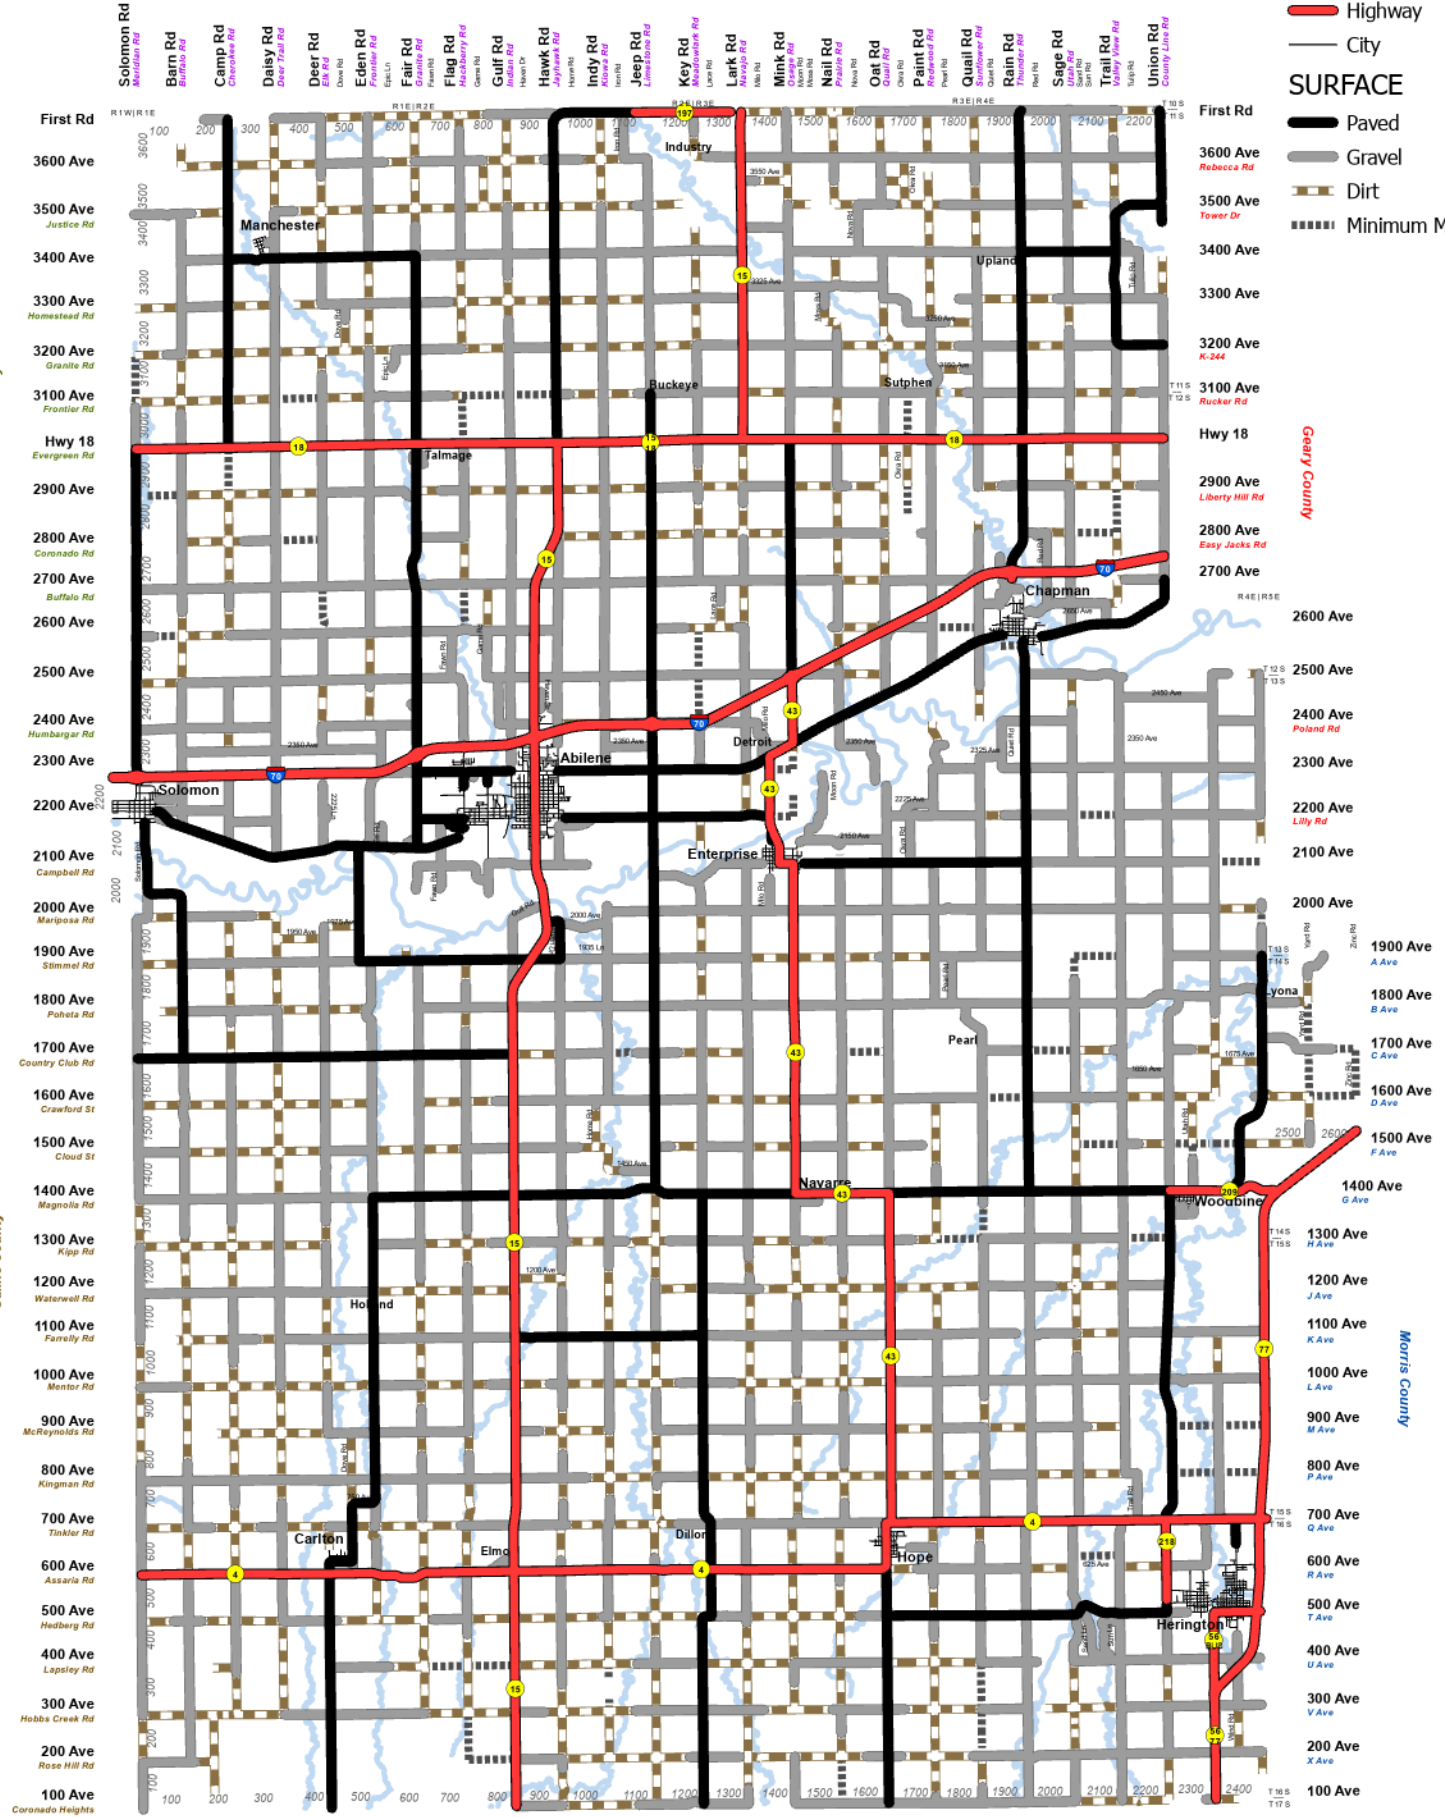

Dickinson County Road Surfaces

Legend

- Waterways
- Highway
- City
- **SURFACE**
- Paved
- Gravel
- Dirt
- Minimum Maint

Clay County

Ottawa County

Saline County

Marion County

PRINTED: 7/20/2022

- Solomon Rd - Manhattan Rd - Barn Rd - Alamo Rd - Camp Rd - Bison Rd - Daisy Rd - Chickadee Rd - Deer Rd - Diamond Rd - Eden Rd - Eden Ln - Fair Rd - Fishhook Rd - Flag Rd - Gallop Rd - Gulf Rd - Hawk Rd - Hedge Rd - Indy Rd - Jeep Rd - Key Rd - Lark Rd - Limestone Rd - Mink Rd - Nail Rd - Nail Rd - Oat Rd - Paint Rd - Quail Rd - Rain Rd - Sage Rd - Sage Rd - Trail Rd - Union Rd - Vane Rd - Wolf Rd	3600 Ave - Rebecca Rd 3500 Ave - Tower Dr 3400 Ave 3300 Ave 3200 Ave - K-244 3100 Ave - Rucker Rd - Hwy 18 2900 Ave - Liberty Hill Rd 2800 Ave - Easy Jacks Rd 2700 Ave 2600 Ave 2500 Ave 2400 Ave - Poland Rd 2300 Ave - Lily Rd 2200 Ave 1900 Ave - A Ave 1800 Ave - B Ave 1700 Ave - C Ave 1600 Ave - D Ave 1500 Ave - F Ave 1400 Ave - G Ave 1300 Ave - H Ave 1200 Ave - J Ave 1100 Ave - K Ave 1000 Ave - L Ave 900 Ave - M Ave 800 Ave - P Ave 700 Ave - Q Ave - R Ave 600 Ave - T Ave 500 Ave - U Ave 400 Ave - V Ave 300 Ave - X Ave 200 Ave 100 Ave